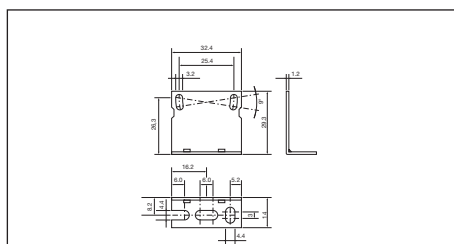

Mounting Bracket, MOFTR-Series, Type MB-MO1

Ordering no.

MB-MO1

Material
Body

PA6, reinforced, black

Mounting Bracket, Type APD30-MB1

Ordering no.

ADP30-1

Material
Body

Stainless steel (304)

Mounting Bracket, Type APD30-MB2

Ordering no.

ADP30-2

Material
Body

Stainless steel (304)

Mounting Brackets, Type AMPF-MB1