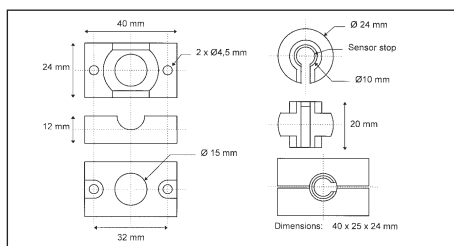

Mounting Bracket, MOFTR-Series, Type MB-MO1

Ordering no.

MB-MO1

Material
Body

PA6, reinforced, black