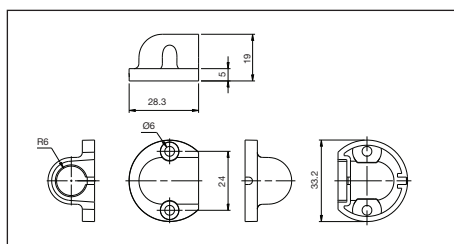

Material
Body

Stainless steel (304)

Mounting Bracket, Type APD30-MB2

Ordering no.

ADP30-2

Material
Body

Stainless steel (304)

Mounting Brackets, Type AMPF-MB1