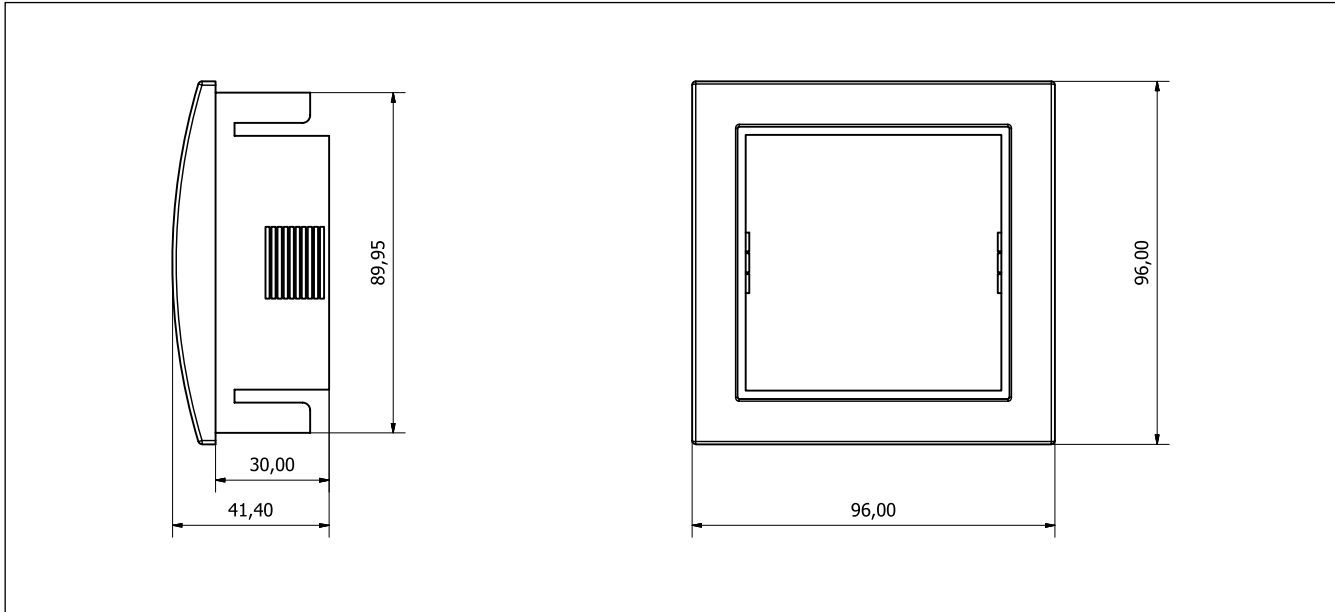

### Type EM200-96 ADAPTER

CARLO GAVAZZI

- Adapter frame from 72x72 mm to 96x96 mm panel mounting
- Suitable for EM210, EM270, EM271, EM21-72D, EM21-72R, EM21-72V
- Installation by fixing brackets included in the meter standard accessories.

### Product description

Adapter from 72x72 to 96x96 panel mounting. Suitable for Carlo Gavazzi energy meters of EM200 series and EM21 series. A proper slot allows the tamper proof sealing after installation and the mounting of a sealed instrument (e.g. a MID meter) .

## Dimensions