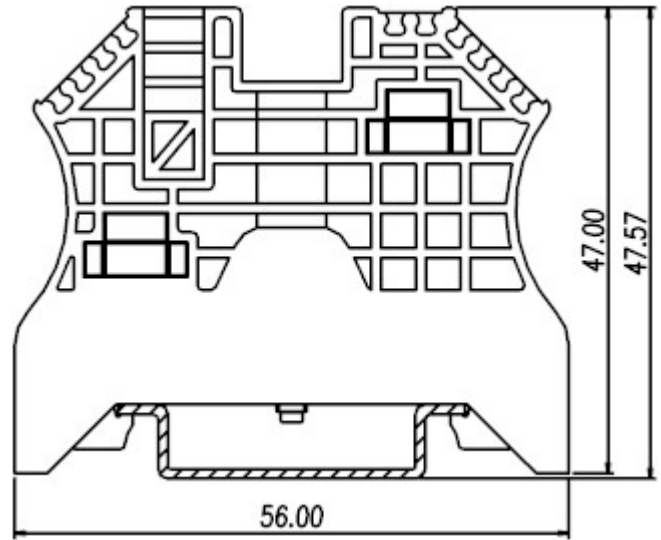

Accessory / End Bracket

SS7

Suitable type	TS-35	TS-35A
Available position		