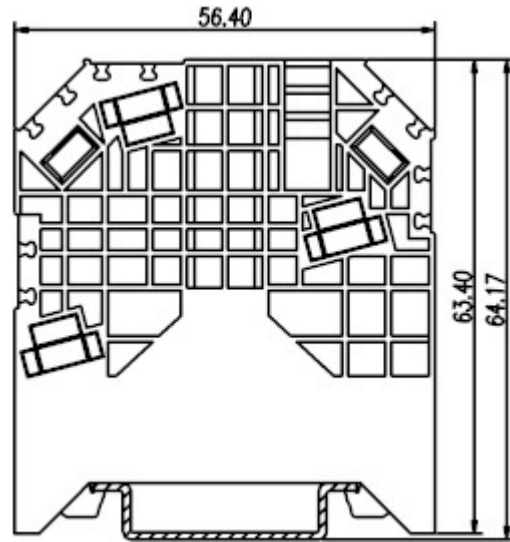

Accessory / End Bracket

SS6

Suitable type	TS-35	TS-35A
Available position		